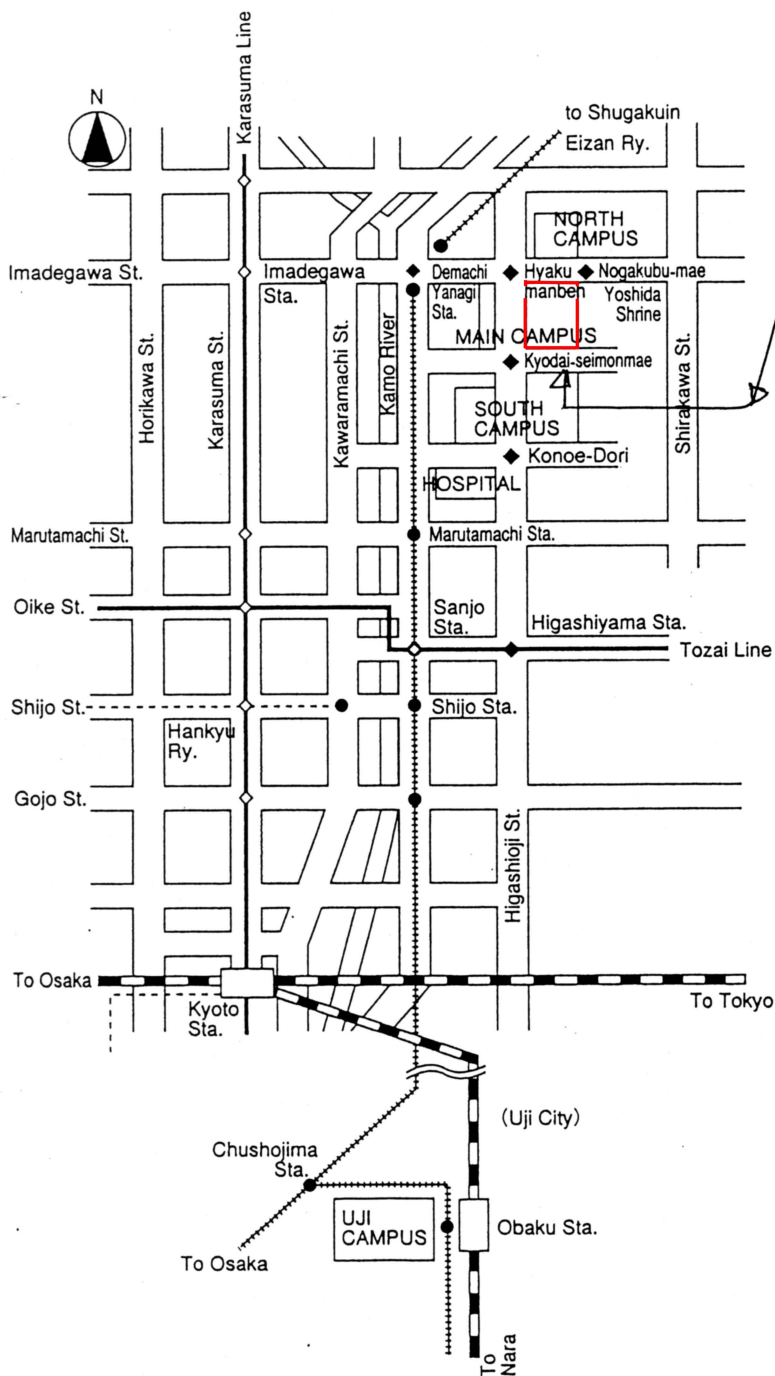

LOCATION

MAP OF KYOTO CITY

TRANSPORTATION

--- From Kyoto Station ---

By City bus ←

I. #206 bus (bound for Takano/Kitaoji Station) to Kyodai-seimonmae stop

II. #特17 bus (bound for Kinrinshako) to Hyakumanben stop

III. #17 bus (bound for Kinrinshako) to Hyakumanben stop

By Kyoto bus

#18 bus (bound for Yase/Ohara) to Higashi-ichijo stop

- ◆ Bus Stop
- Station
- ◇ Subway Station
- JR Station
- ⋯⋯ Keihan Railway (includes Eizan Railway)
- ▬ JR Line
- Subway
- Other Railroads